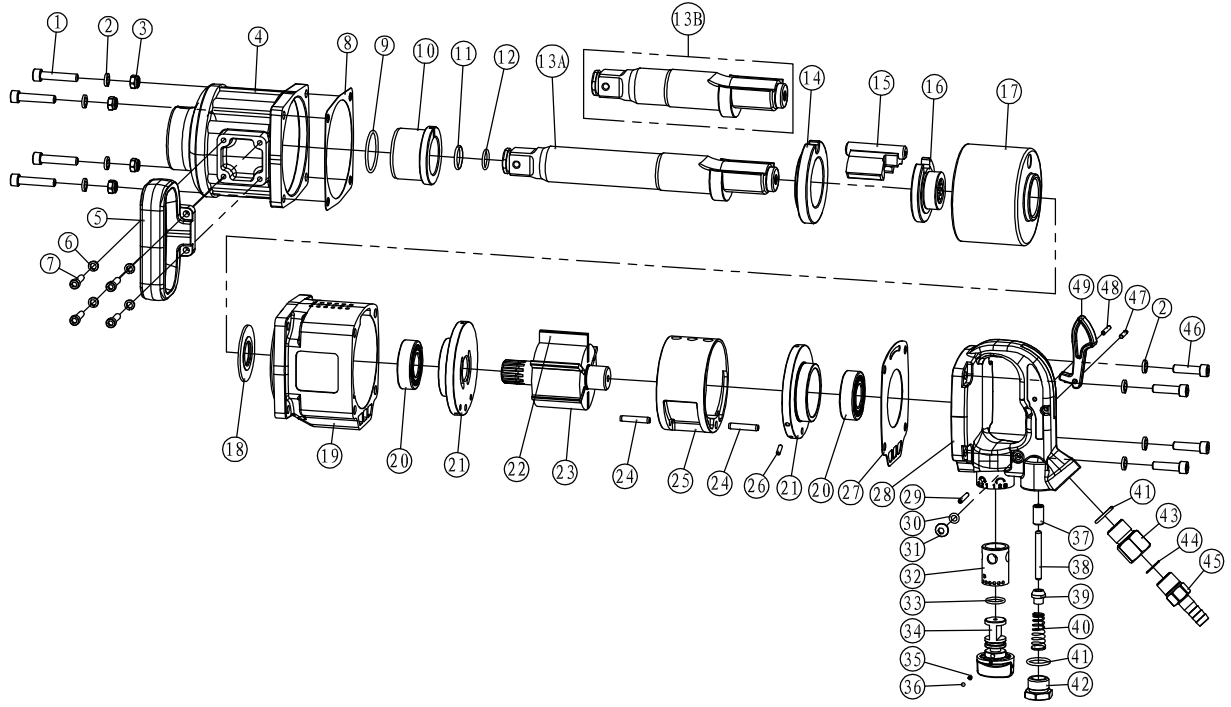

AT-4500 **GAV** HAVALI SOMUN SÖKME

No.	Parça Adı	Adet	No.	Parça Adı	Adet
1	hex screw	4	26	pin	1
2	gasket	8	27	gasket	1
3	nut	4	28	handle set	1
4	hammer case	1	29	pin	1
5	D-handle	1	30	O ring	1
6	gasket	4	31	hex screw	1
7	screw	4	32	valve bushing	1
8	gasket	1	33	O ring	1
9	O ring	1	34	direction pole	1
10	anvil bushing	1	35	spring	1
11	circlip	1	36	steel ball	1
12	O ring	1	37	throttle bushing	1
13	anvil	1	38	throttle valve pin	1
14	hammer bushing	1	39	throttle valve	1
15	hammer	1	40	inlet spring	1
16	cam	1	41	O ring	2
17	hammer cage	1	42	hex screw	1
18	gasket	1	43	air inlet	1
19	housing	1	44	air inlet screen	1
20	bearing	2	45	hose connector	1
21	cylinder cover	2	46	hex screw	4
22	vane	6	47	pin	1
23	rotor	1	48	pin	1
24	pin	2	49	trigger	1
25	cylinder	1			